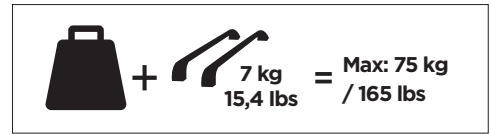

1

Kit 5143

CHEVROLET Spark, 5-dr Hatchback, *15-

OPEL Karl, 5-dr Hatchback, 15-

VAUXHALL Viva, 5-dr Hatchback, 15-

*North America

ISO 11154-E

 THULE WingBar Evo	 THULE WingBar Edge	 THULE WingBar	 THULE SquareBar	Evo X (scale)	Edge X (scale)
CHEVROLET Spark, 5-dr Hatchback, *15-				33,5	L
OPEL Karl, 5-dr Hatchback, 15-				33,5	L
VAUXHALL Viva, 5-dr Hatchback, 15-				33,5	L

 THULE ProBar	 THULE SlideBar	X (mm/inch)
CHEVROLET Spark, 5-dr Hatchback, *15-		986 mm / 38 7/8"
OPEL Karl, 5-dr Hatchback, 15-		986 mm / 38 7/8"
VAUXHALL Viva, 5-dr Hatchback, 15-		986 mm / 38 7/8"

 THULE WingBar Evo	 THULE WingBar Edge	 THULE WingBar	 THULE SquareBar	Evo Y (scale)	Edge Y (scale)
CHEVROLET Spark, 5-dr Hatchback, *15-				27	G
OPEL Karl, 5-dr Hatchback, 15-				26	I
VAUXHALL Viva, 5-dr Hatchback, 15-				26	I