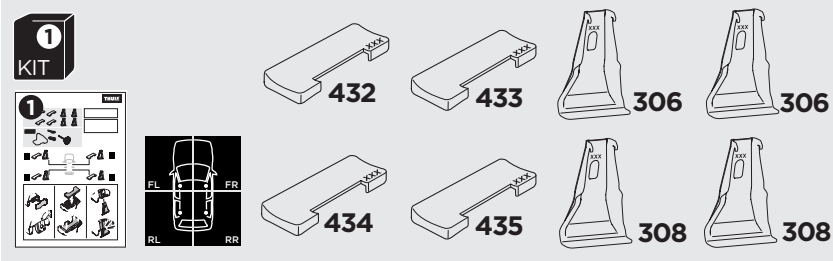

1

Kit 5143

CHEVROLET Spark, 5-dr Hatchback, *15-

OPEL Karl, 5-dr Hatchback, 15-

VAUXHALL Viva, 5-dr Hatchback, 15-

*North America

ISO 11154-E

 THULE WingBar Evo	 THULE WingBar Edge	 THULE WingBar	 THULE SquareBar	Evo X (scale)	Edge X (scale)
CHEVROLET Spark, 5-dr Hatchback, *15-				33,5	L
OPEL Karl, 5-dr Hatchback, 15-				33,5	L
VAUXHALL Viva, 5-dr Hatchback, 15-				33,5	L

 THULE ProBar	 THULE SlideBar	X (mm/inch)
CHEVROLET Spark, 5-dr Hatchback, *15-		986 mm / 38 7/8"
OPEL Karl, 5-dr Hatchback, 15-		986 mm / 38 7/8"
VAUXHALL Viva, 5-dr Hatchback, 15-		986 mm / 38 7/8"

 THULE WingBar Evo	 THULE WingBar Edge	 THULE WingBar	 THULE SquareBar	Evo Y (scale)	Edge Y (scale)
CHEVROLET Spark, 5-dr Hatchback, *15-				27	G
OPEL Karl, 5-dr Hatchback, 15-				26	I
VAUXHALL Viva, 5-dr Hatchback, 15-				26	I

 THULE ProBar	 THULE SlideBar	Y (mm/inch)
CHEVROLET Spark, 5-dr Hatchback, *15-		921 mm / 36 1/4"
OPEL Karl, 5-dr Hatchback, 15-		911 mm / 35 7/8"
VAUXHALL Viva, 5-dr Hatchback, 15-		911 mm / 35 7/8"

	W (mm/inch)	Z (mm/inch)
CHEVROLET Spark 5-dr Hatchback, *15-	750 mm / 29 1/2"	200 mm / 7 7/8"
OPEL Karl, 5-dr Hatchback, 15-	700 mm / 27 1/2"	200 mm / 7 7/8"
VAUXHALL Viva, 5-dr Hatchback, 15-	700 mm / 27 1/2"	200 mm / 7 7/8"