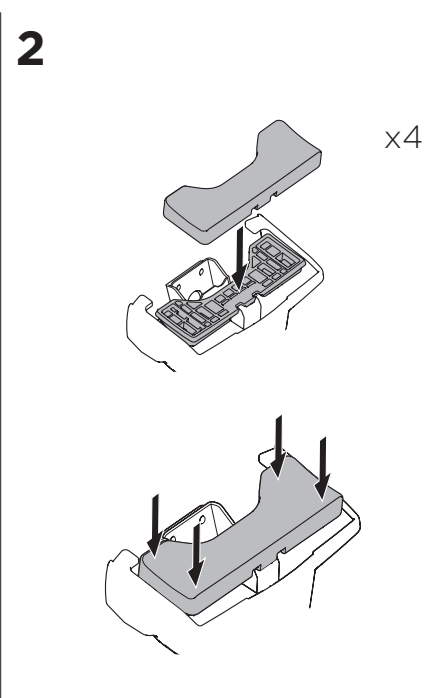

1

Kit 5143

CHEVROLET Spark, 5-dr Hatchback, *15-

OPEL Karl, 5-dr Hatchback, 15-

VAUXHALL Viva, 5-dr Hatchback, 15-

*North America

ISO 11154-E

 THULE WingBar Evo	 THULE WingBar Edge	 THULE WingBar	 THULE SquareBar	Evo X (scale)	Edge X (scale)
CHEVROLET Spark, 5-dr Hatchback, *15-				33,5	L
OPEL Karl, 5-dr Hatchback, 15-				33,5	L
VAUXHALL Viva, 5-dr Hatchback, 15-				33,5	L

 THULE ProBar	 THULE SlideBar	X (mm/inch)
CHEVROLET Spark, 5-dr Hatchback, *15-		986 mm / 38 7/8"
OPEL Karl, 5-dr Hatchback, 15-		986 mm / 38 7/8"
VAUXHALL Viva, 5-dr Hatchback, 15-		986 mm / 38 7/8"

 THULE WingBar Evo	 THULE WingBar Edge	 THULE WingBar	 THULE SquareBar	Evo Y (scale)	Edge Y (scale)
CHEVROLET Spark, 5-dr Hatchback, *15-				27	G
OPEL Karl, 5-dr Hatchback, 15-				26	I
VAUXHALL Viva, 5-dr Hatchback, 15-				26	I

 THULE ProBar	 THULE SlideBar	Y (mm/inch)
CHEVROLET Spark, 5-dr Hatchback, *15-		921 mm / 36 1/4"
OPEL Karl, 5-dr Hatchback, 15-		911 mm / 35 7/8"
VAUXHALL Viva, 5-dr Hatchback, 15-		911 mm / 35 7/8"

	W (mm/inch)	Z (mm/inch)
CHEVROLET Spark 5-dr Hatchback, *15-	750 mm / 29 1/2"	200 mm / 7 7/8"
OPEL Karl, 5-dr Hatchback, 15-	700 mm / 27 1/2"	200 mm / 7 7/8"
VAUXHALL Viva, 5-dr Hatchback, 15-	700 mm / 27 1/2"	200 mm / 7 7/8"