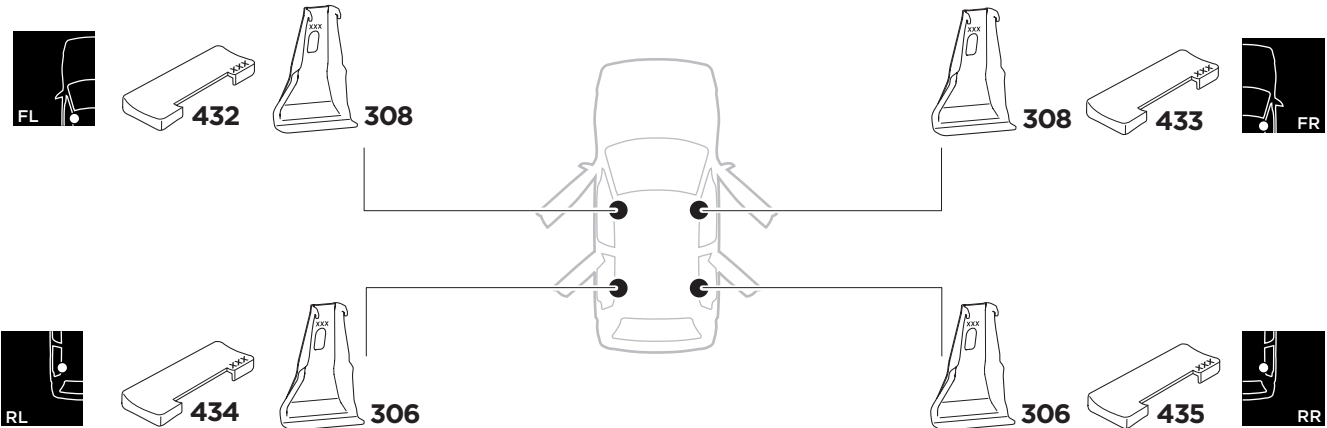

1

Kit 5143

CHEVROLET Spark, 5-dr Hatchback, *15-

OPEL Karl, 5-dr Hatchback, 15-

VAUXHALL Viva, 5-dr Hatchback, 15-

*North America

ISO 11154-E

 THULE WingBar Evo	 THULE WingBar Edge	 THULE WingBar	 THULE SquareBar	Evo X (scale)	Edge X (scale)
CHEVROLET Spark, 5-dr Hatchback, *15-				33,5	L
OPEL Karl, 5-dr Hatchback, 15-				33,5	L
VAUXHALL Viva, 5-dr Hatchback, 15-				33,5	L

 THULE ProBar	 THULE SlideBar	X (mm/inch)
CHEVROLET Spark, 5-dr Hatchback, *15-		986 mm / 38 7/8"
OPEL Karl, 5-dr Hatchback, 15-		986 mm / 38 7/8"
VAUXHALL Viva, 5-dr Hatchback, 15-		986 mm / 38 7/8"

 THULE WingBar Evo	 THULE WingBar Edge	 THULE WingBar	 THULE SquareBar	Evo Y (scale)	Edge Y (scale)
CHEVROLET Spark, 5-dr Hatchback, *15-				27	G
OPEL Karl, 5-dr Hatchback, 15-				26	I
VAUXHALL Viva, 5-dr Hatchback, 15-				26	I

 THULE ProBar	 THULE SlideBar	Y (mm/inch)
CHEVROLET Spark, 5-dr Hatchback, *15-		921 mm / 36 1/4"
OPEL Karl, 5-dr Hatchback, 15-		911 mm / 35 7/8"
VAUXHALL Viva, 5-dr Hatchback, 15-		911 mm / 35 7/8"

	W (mm/inch)	Z (mm/inch)
CHEVROLET Spark 5-dr Hatchback, *15-	750 mm / 29 1/2"	200 mm / 7 7/8"
OPEL Karl, 5-dr Hatchback, 15-	700 mm / 27 1/2"	200 mm / 7 7/8"
VAUXHALL Viva, 5-dr Hatchback, 15-	700 mm / 27 1/2"	200 mm / 7 7/8"