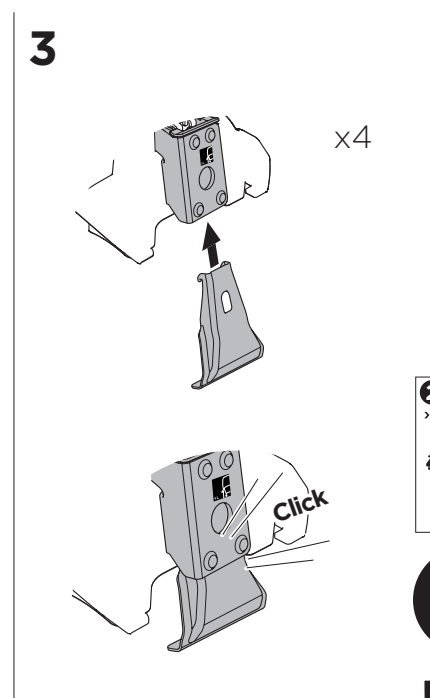

1

Kit 5143

CHEVROLET Spark, 5-dr Hatchback, *15-

OPEL Karl, 5-dr Hatchback, 15-

VAUXHALL Viva, 5-dr Hatchback, 15-

*North America

ISO 11154-E

 THULE WingBar Evo	 THULE WingBar Edge	 THULE WingBar	 THULE SquareBar	Evo X (scale)	Edge X (scale)
CHEVROLET Spark, 5-dr Hatchback, *15-				33,5	L
OPEL Karl, 5-dr Hatchback, 15-				33,5	L
VAUXHALL Viva, 5-dr Hatchback, 15-				33,5	L

 THULE ProBar	 THULE SlideBar	X (mm/inch)
CHEVROLET Spark, 5-dr Hatchback, *15-		986 mm / 38 7/8"
OPEL Karl, 5-dr Hatchback, 15-		986 mm / 38 7/8"
VAUXHALL Viva, 5-dr Hatchback, 15-		986 mm / 38 7/8"

 THULE WingBar Evo	 THULE WingBar Edge	 THULE WingBar	 THULE SquareBar	Evo Y (scale)	Edge Y (scale)
CHEVROLET Spark, 5-dr Hatchback, *15-				27	G
OPEL Karl, 5-dr Hatchback, 15-				26	I
VAUXHALL Viva, 5-dr Hatchback, 15-				26	I