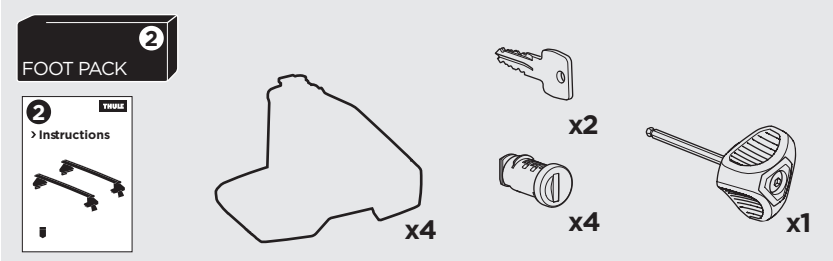

1

Kit 5143

CHEVROLET Spark, 5-dr Hatchback, *15-

OPEL Karl, 5-dr Hatchback, 15-

VAUXHALL Viva, 5-dr Hatchback, 15-

*North America

ISO 11154-E

 THULE WingBar Evo	 THULE WingBar Edge	 THULE WingBar	 THULE SquareBar	Evo X (scale)	Edge X (scale)
CHEVROLET Spark, 5-dr Hatchback, *15-				33,5	L
OPEL Karl, 5-dr Hatchback, 15-				33,5	L
VAUXHALL Viva, 5-dr Hatchback, 15-				33,5	L

 THULE ProBar	 THULE SlideBar	X (mm/inch)
CHEVROLET Spark, 5-dr Hatchback, *15-		986 mm / 38 7/8"
OPEL Karl, 5-dr Hatchback, 15-		986 mm / 38 7/8"
VAUXHALL Viva, 5-dr Hatchback, 15-		986 mm / 38 7/8"

 THULE WingBar Evo	 THULE WingBar Edge	 THULE WingBar	 THULE SquareBar	Evo Y (scale)	Edge Y (scale)
CHEVROLET Spark, 5-dr Hatchback, *15-				27	G
OPEL Karl, 5-dr Hatchback, 15-				26	I
VAUXHALL Viva, 5-dr Hatchback, 15-				26	I

 THULE ProBar	 THULE SlideBar	Y (mm/inch)
CHEVROLET Spark, 5-dr Hatchback, *15-		921 mm / 36 1/4"
OPEL Karl, 5-dr Hatchback, 15-		911 mm / 35 7/8"
VAUXHALL Viva, 5-dr Hatchback, 15-		911 mm / 35 7/8"

	W (mm/inch)	Z (mm/inch)
CHEVROLET Spark 5-dr Hatchback, *15-	750 mm / 29 1/2"	200 mm / 7 7/8"
OPEL Karl, 5-dr Hatchback, 15-	700 mm / 27 1/2"	200 mm / 7 7/8"
VAUXHALL Viva, 5-dr Hatchback, 15-	700 mm / 27 1/2"	200 mm / 7 7/8"