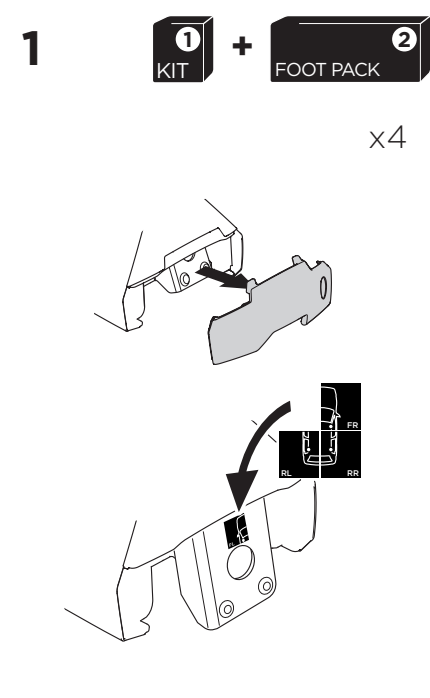

1

Kit 5143

CHEVROLET Spark, 5-dr Hatchback, *15-

OPEL Karl, 5-dr Hatchback, 15-

VAUXHALL Viva, 5-dr Hatchback, 15-

*North America

ISO 11154-E

 THULE WingBar Evo	 THULE WingBar Edge	 THULE WingBar	 THULE SquareBar	Evo X (scale)	Edge X (scale)
CHEVROLET Spark, 5-dr Hatchback, *15-				33,5	L
OPEL Karl, 5-dr Hatchback, 15-				33,5	L
VAUXHALL Viva, 5-dr Hatchback, 15-				33,5	L

 THULE ProBar	 THULE SlideBar	X (mm/inch)
CHEVROLET Spark, 5-dr Hatchback, *15-		986 mm / 38 7/8"
OPEL Karl, 5-dr Hatchback, 15-		986 mm / 38 7/8"
VAUXHALL Viva, 5-dr Hatchback, 15-		986 mm / 38 7/8"

 THULE WingBar Evo	 THULE WingBar Edge	 THULE WingBar	 THULE SquareBar	Evo Y (scale)	Edge Y (scale)
CHEVROLET Spark, 5-dr Hatchback, *15-				27	G
OPEL Karl, 5-dr Hatchback, 15-				26	I
VAUXHALL Viva, 5-dr Hatchback, 15-				26	I