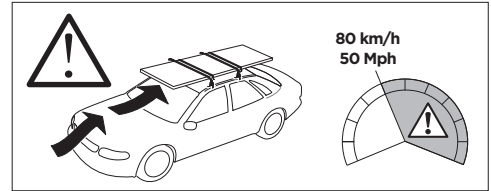

1

Kit 5143

CHEVROLET Spark, 5-dr Hatchback, *15-

OPEL Karl, 5-dr Hatchback, 15-

VAUXHALL Viva, 5-dr Hatchback, 15-

*North America

ISO 11154-E

 THULE WingBar Evo	 THULE WingBar Edge	 THULE WingBar	 THULE SquareBar	Evo X (scale)	Edge X (scale)
CHEVROLET Spark, 5-dr Hatchback, *15-				33,5	L
OPEL Karl, 5-dr Hatchback, 15-				33,5	L
VAUXHALL Viva, 5-dr Hatchback, 15-				33,5	L